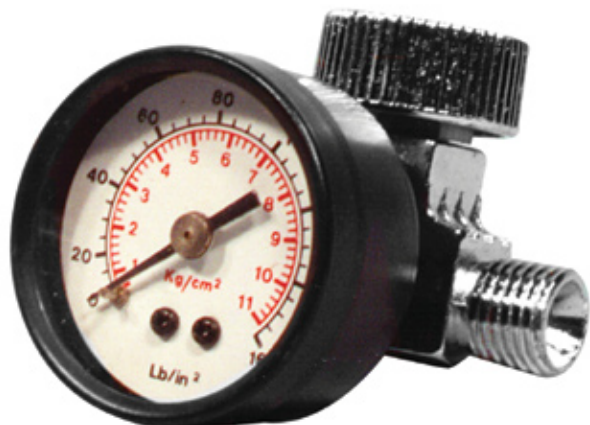

Model # WS11

PAINT & BODY EQUIPMENT

Air Regulator with Guage

FEATURES:

- Provides fine air control for spray guns and air tools
- Swivel top allows for easy installation
- Fits any spray gun or air tool
- Air Inlet NPT: 1/4"
- Air Outlet NPT: 1/4"